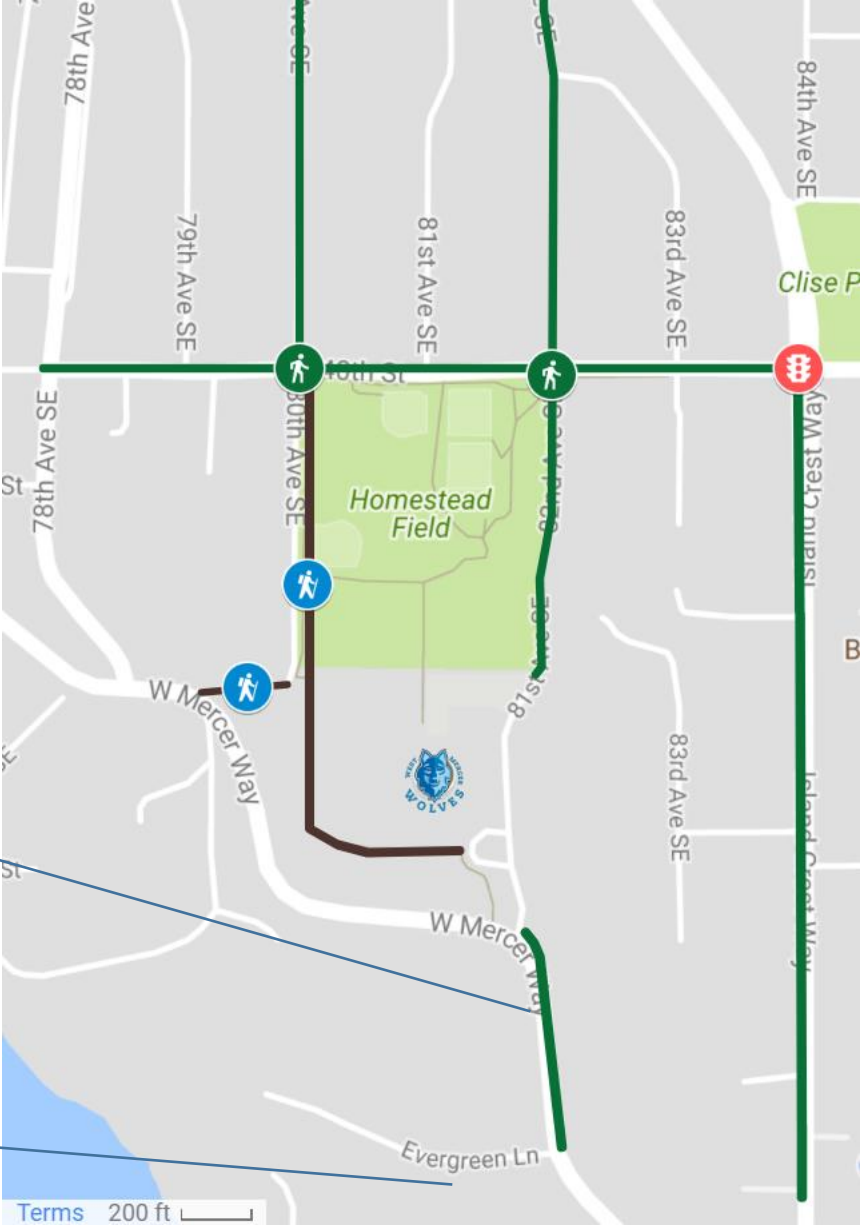

# Safe Walking Routes West Mercer Elementary

Only Walk on East Side of West Mercer. Do not park or drop off on the East Side of West Mercer.

New Bus Stop at Evergreen Lane and West Mercer Way.

-  Crossing Guard
-  Trail
-  Major Intersection
-  West Mercer Elementary School