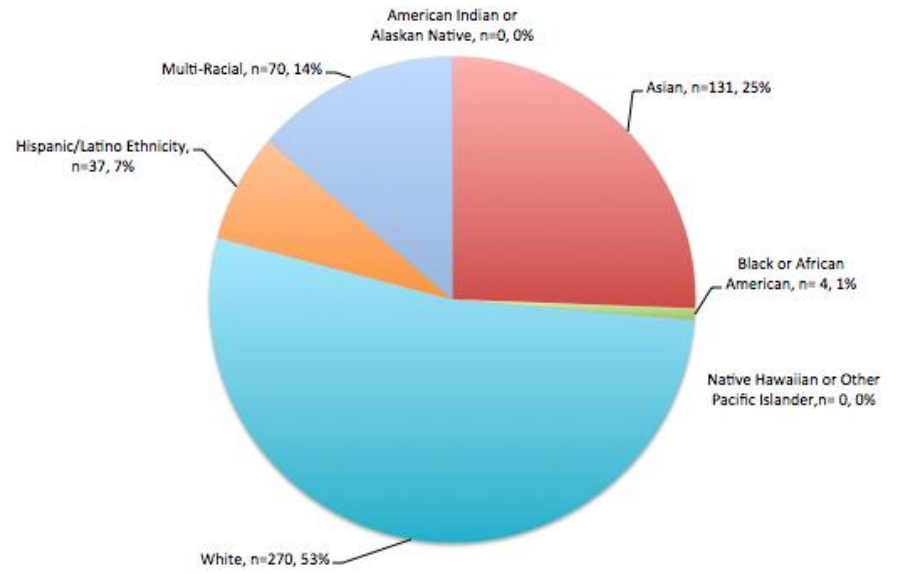

2016-2017 Federal Ethnicity/Race Demographics

District – All Students

2016-2017 Federal Ethnicity/Race Demographics

Island Park

Lakeridge

2016-2017 Federal Ethnicity/Race Demographics

Northwood

West Mercer

2016-2017 Federal Ethnicity/Race Demographics

Middle School

High School