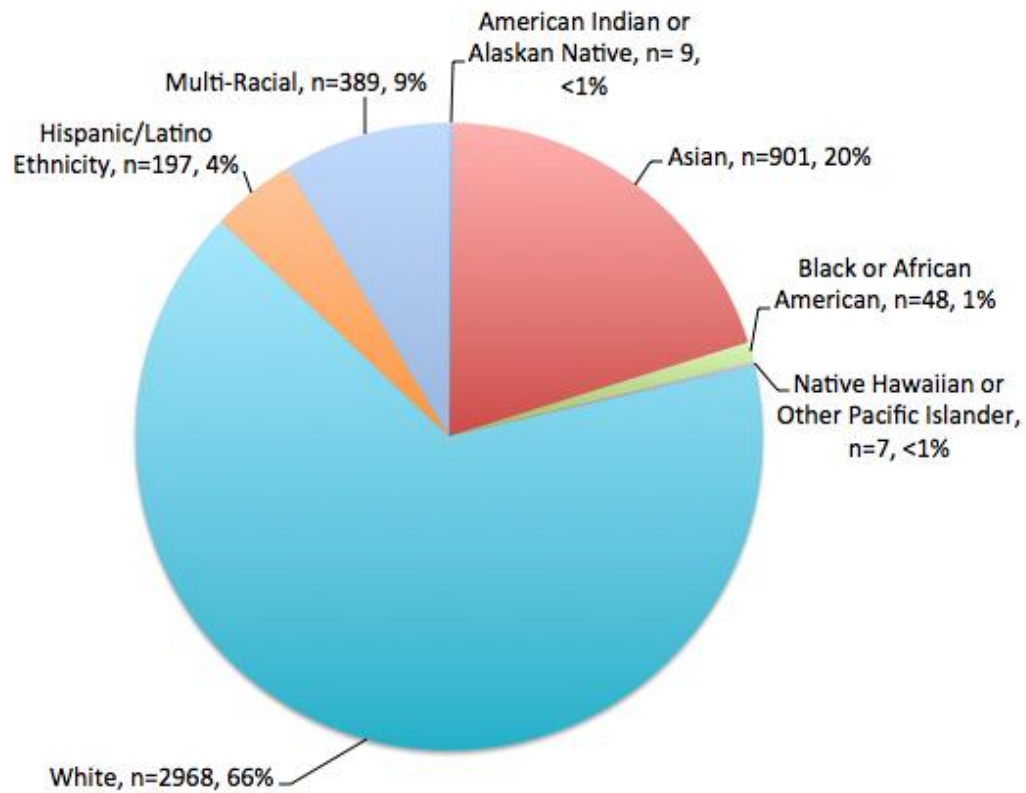

2016-2017 Federal Ethnicity/Race Demographics

District – All Students

2016-2017 Federal Ethnicity/Race Demographics

Island Park

Lakeridge

2016-2017 Federal Ethnicity/Race Demographics

Northwood

West Mercer

2016-2017 Federal Ethnicity/Race Demographics

Middle School

High School