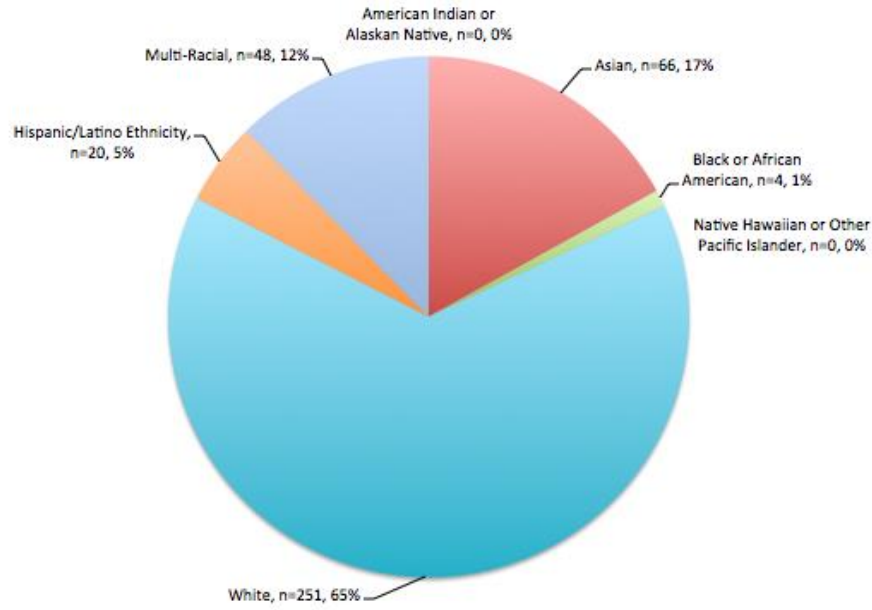

2016-2017 Federal Ethnicity/Race Demographics

District – All Students

2016-2017 Federal Ethnicity/Race Demographics

Island Park

Lakeridge

2016-2017 Federal Ethnicity/Race Demographics

Northwood

West Mercer

2016-2017 Federal Ethnicity/Race Demographics

Middle School

High School