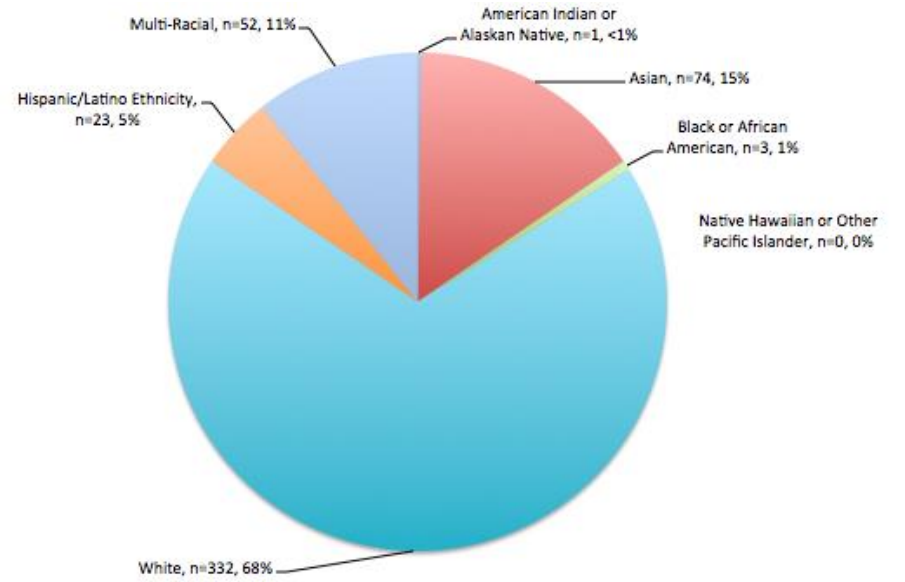

2016-2017 Federal Ethnicity/Race Demographics

District – All Students

2016-2017 Federal Ethnicity/Race Demographics

Island Park

Lakeridge

2016-2017 Federal Ethnicity/Race Demographics

Northwood

West Mercer

2016-2017 Federal Ethnicity/Race Demographics

Middle School

High School