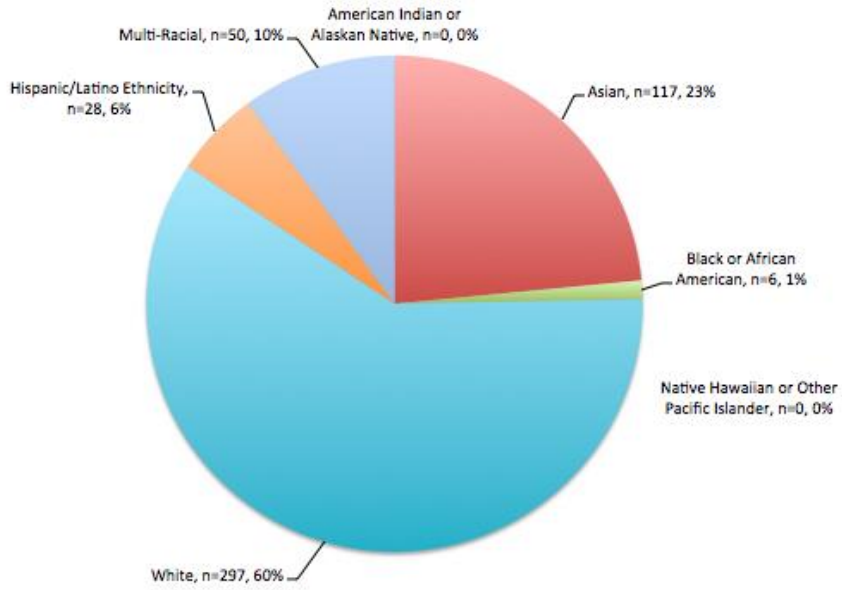

2016-2017 Federal Ethnicity/Race Demographics

District – All Students

2016-2017 Federal Ethnicity/Race Demographics

Island Park

Lakeridge

2016-2017 Federal Ethnicity/Race Demographics

Northwood

West Mercer

2016-2017 Federal Ethnicity/Race Demographics

Middle School

High School