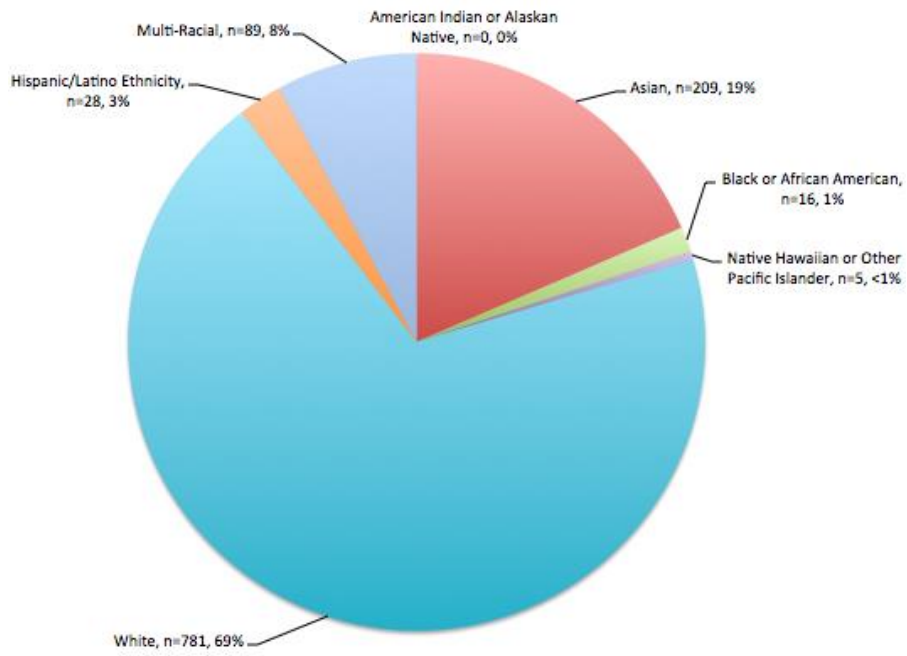

2016-2017 Federal Ethnicity/Race Demographics

District – All Students

2016-2017 Federal Ethnicity/Race Demographics

Island Park

Lakeridge

2016-2017 Federal Ethnicity/Race Demographics

Northwood

West Mercer

2016-2017 Federal Ethnicity/Race Demographics

Middle School

High School